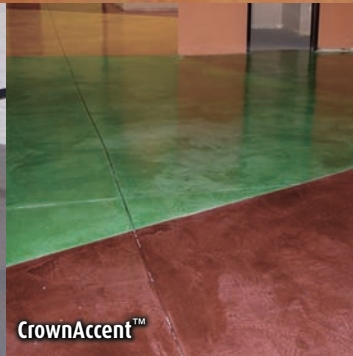

CrownSpatter™ helps create a beautiful shopping environment.

CrownShield®

CrownAccent™

CrownShield SL® & CrownFlake™

SpeedCove™ & CrownPro™

PRODUCE TASTEFUL RESULTS

Not your garden variety floor overlays.

Crown Polymers offers a wide selection of products to economically transform concrete floors, from ordinary to special, in a matter of hours. In environments where beauty, durability and ease of maintenance are critical, Crown offers the industry's most expansive line of decorative products.

Crown's line of restoration, industrial, commercial and residential products make application possible in virtually every situation, including extremes of hot and cold. Improved SpeedCove provides the added benefit of ultra-fast cove detailing allowing jobs to be completed quickly and profitably.